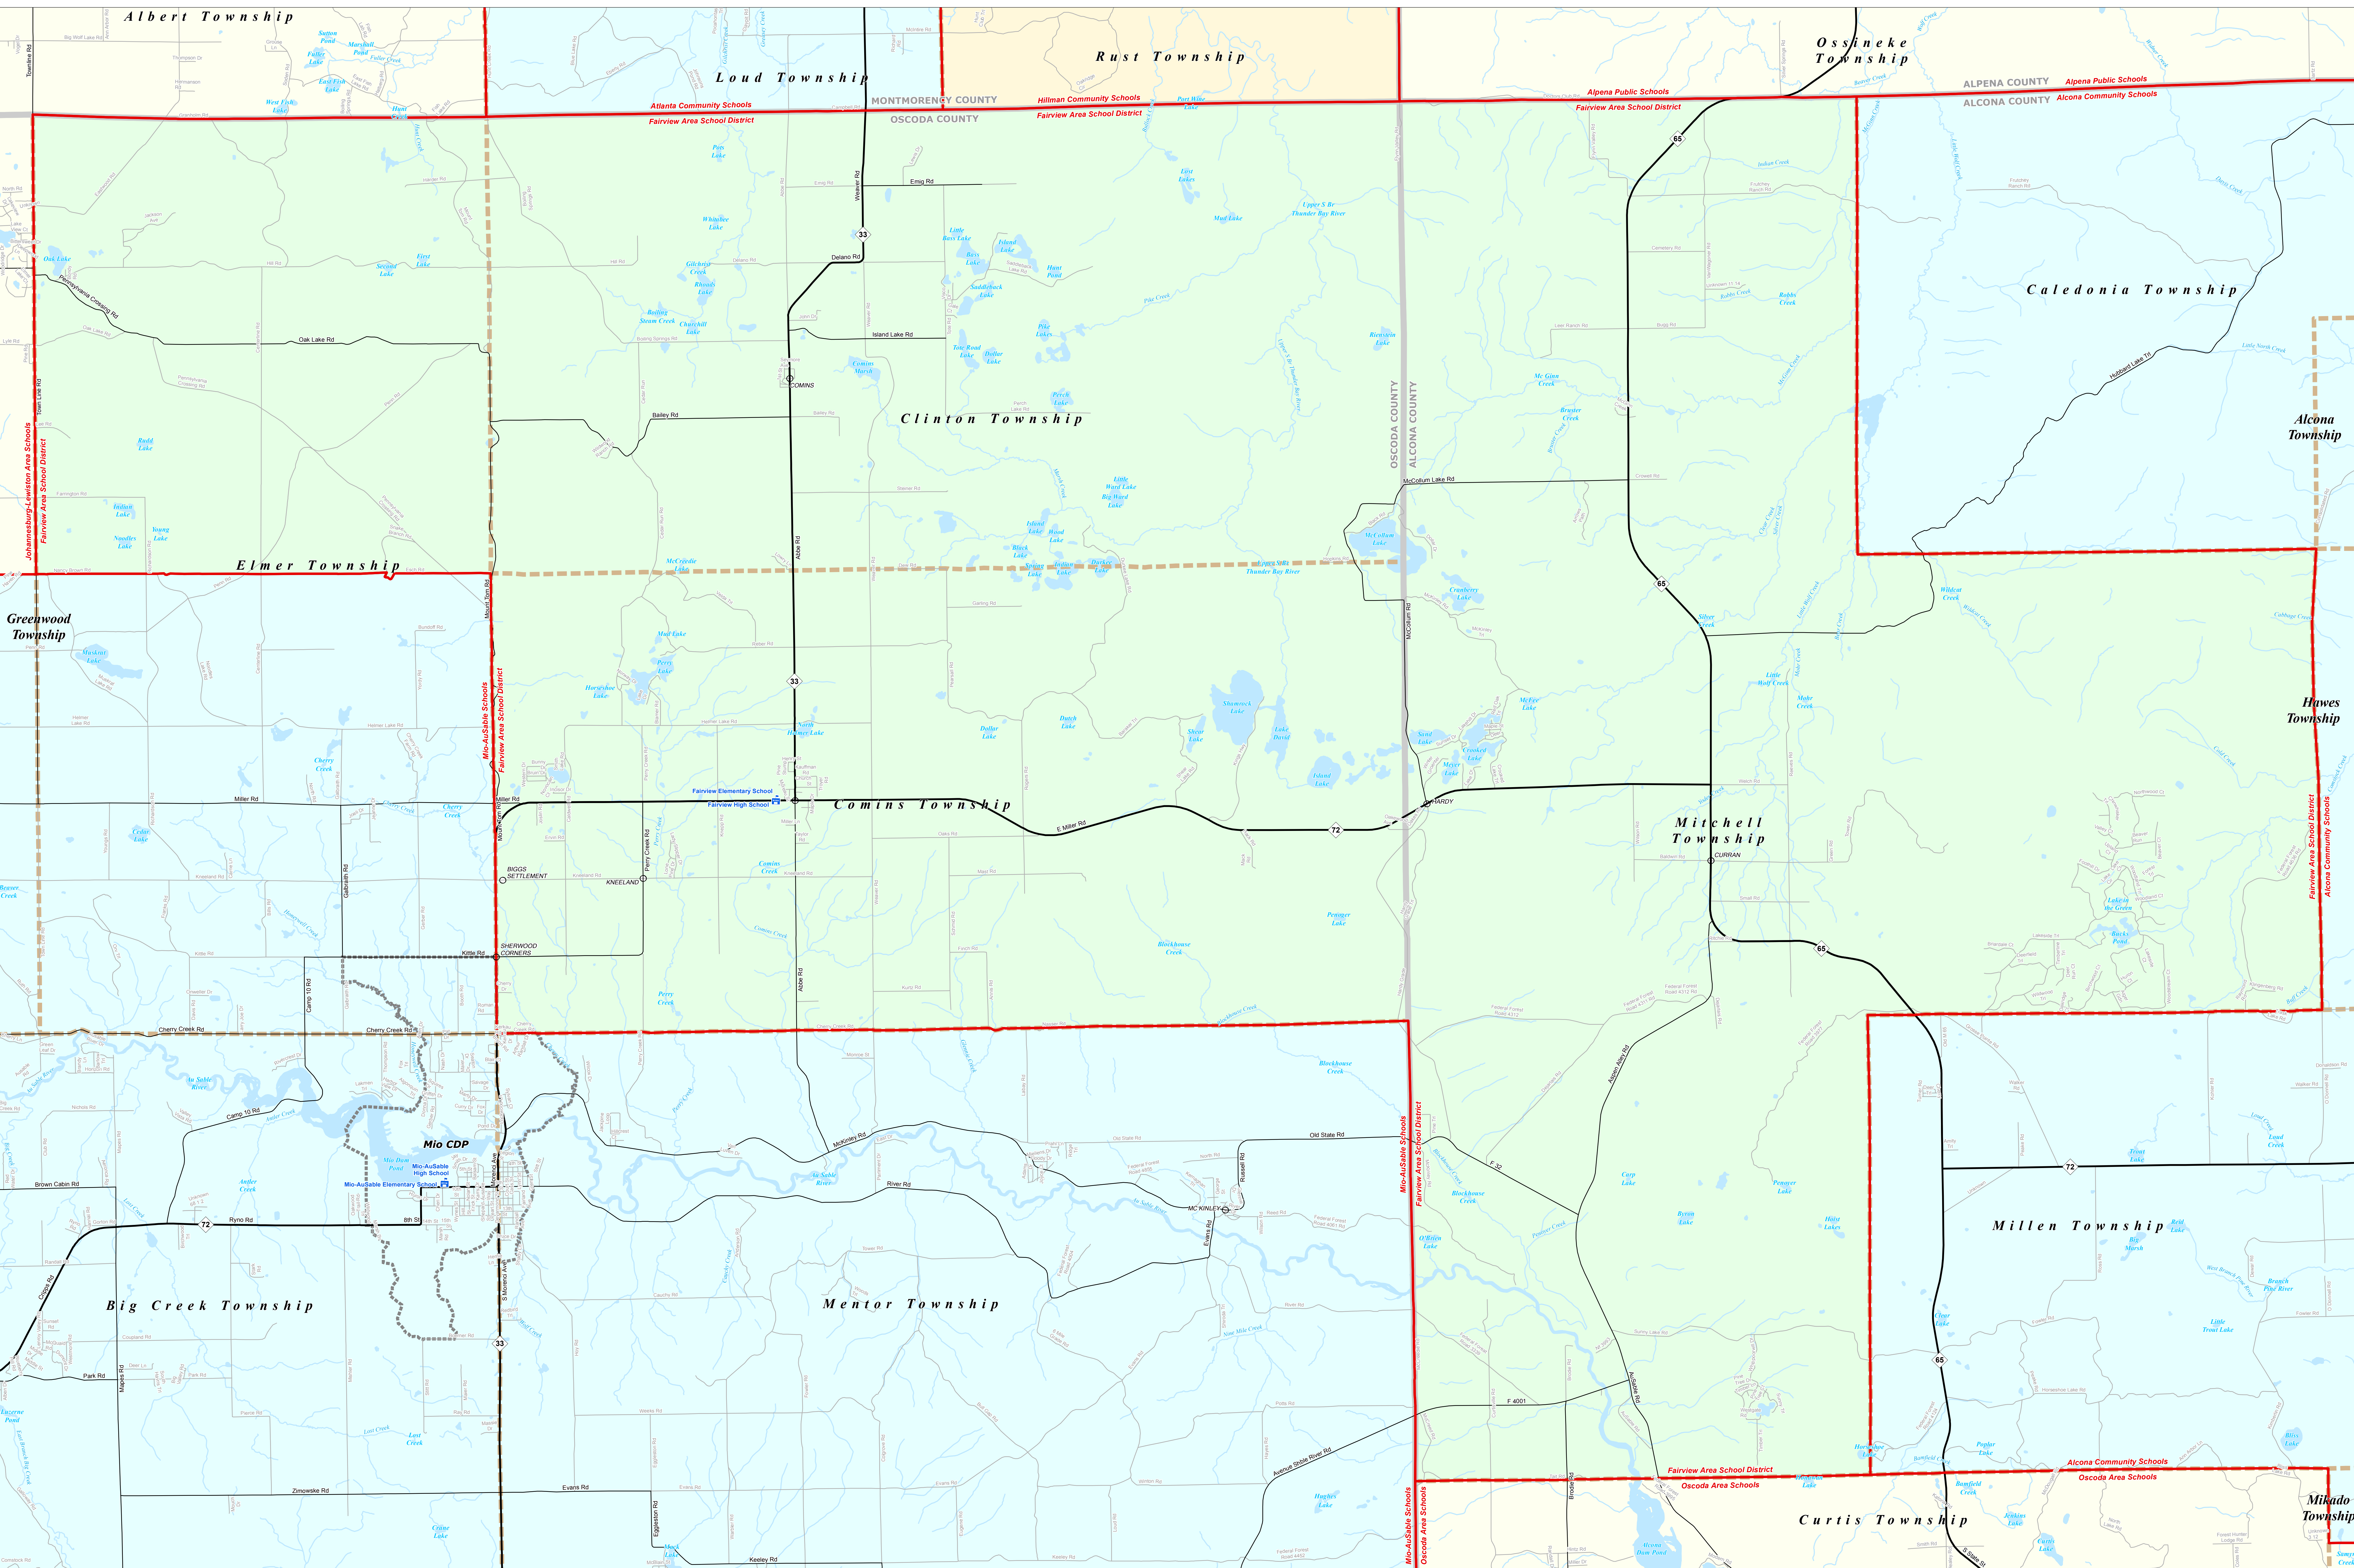

FAIRVIEW AREA SCHOOL DISTRICT

C.O.O.R. ISD

0 0.25 0.5 1 Miles

All information presented in this publication is in the public domain and may be reproduced, reprinted, and redistributed as desired.

BTMB
11/12/13

Legend	
School District	Unincorporated Place
County	School
City	Freeway
Township	Highway
Village	Primary Road
Census Designated Place	Local Road
Railroad	Water Feature
	River, Stream, or Drain